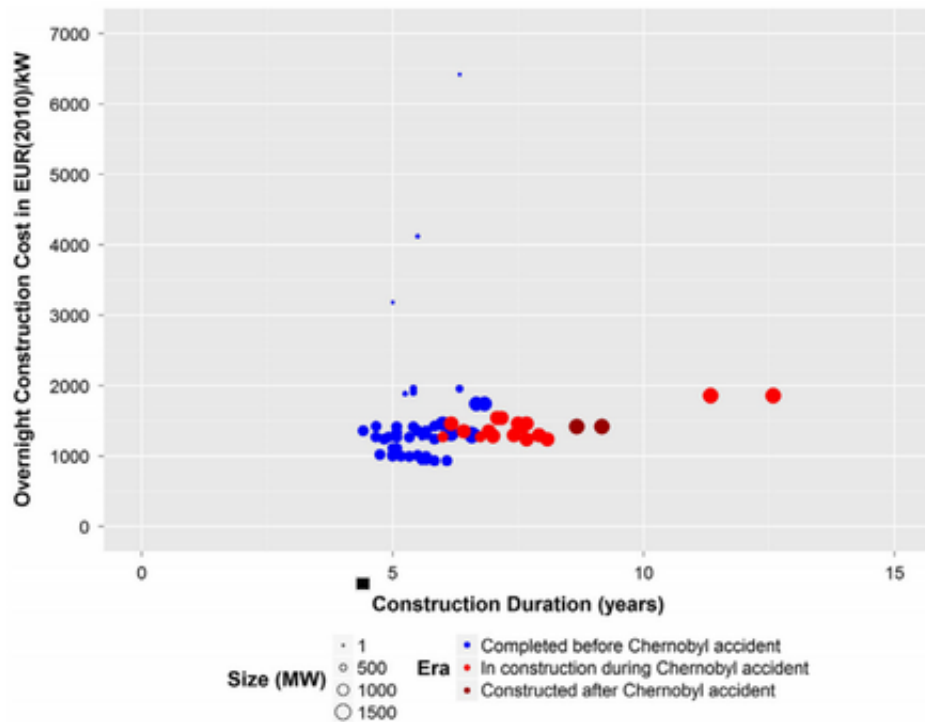

DOWNLOAD

[Dead Island Skill Tree Calculator](#)

Fig. 5. Overnight Construction Cost and Construction Duration of French nuclear reactors. Color indicates the commercial operation start date.

Fig. 3. Overnight Construction Cost and Construction Duration of US Nuclear Reactors. Color indicates the commercial operation start date.