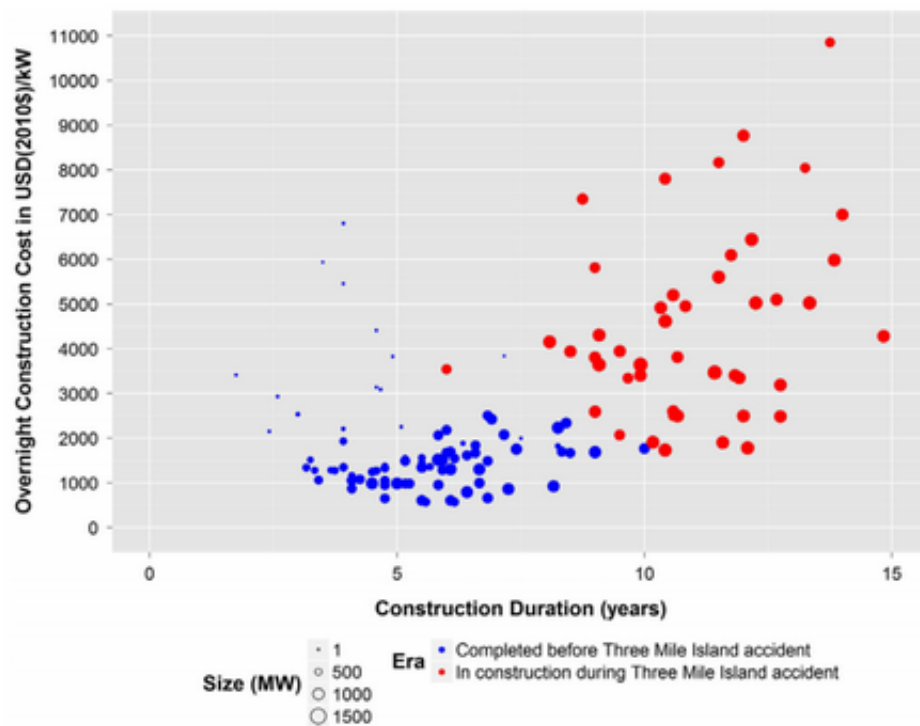

DOWNLOAD

[Dead Island Skill Tree Calculator](#)

Fig. 5. Overnight Construction Cost and Construction Duration of French nuclear reactors. Color indicates the commercial operation start date.

Fig. 3. Overnight Construction Cost and Construction Duration of US Nuclear Reactors. Color indicates the commercial operation start date.